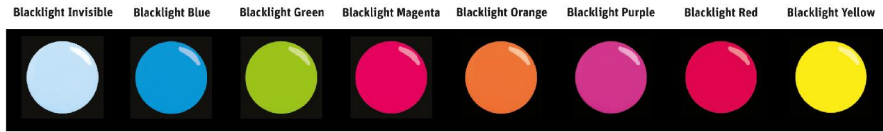

## 2012 BLOODLINE COLOR CHART

### STANDARD BLOODLINE COLORS:

### PREMIUM COLORS:

4-color process printing and computer monitors can produce some color variation. The color of our inks may vary slightly from the color in this swatch chart.

Although we've taken every effort to ensure the colors are close we cannot guarantee color accuracy.

## BLACKLIGHT COLORS: